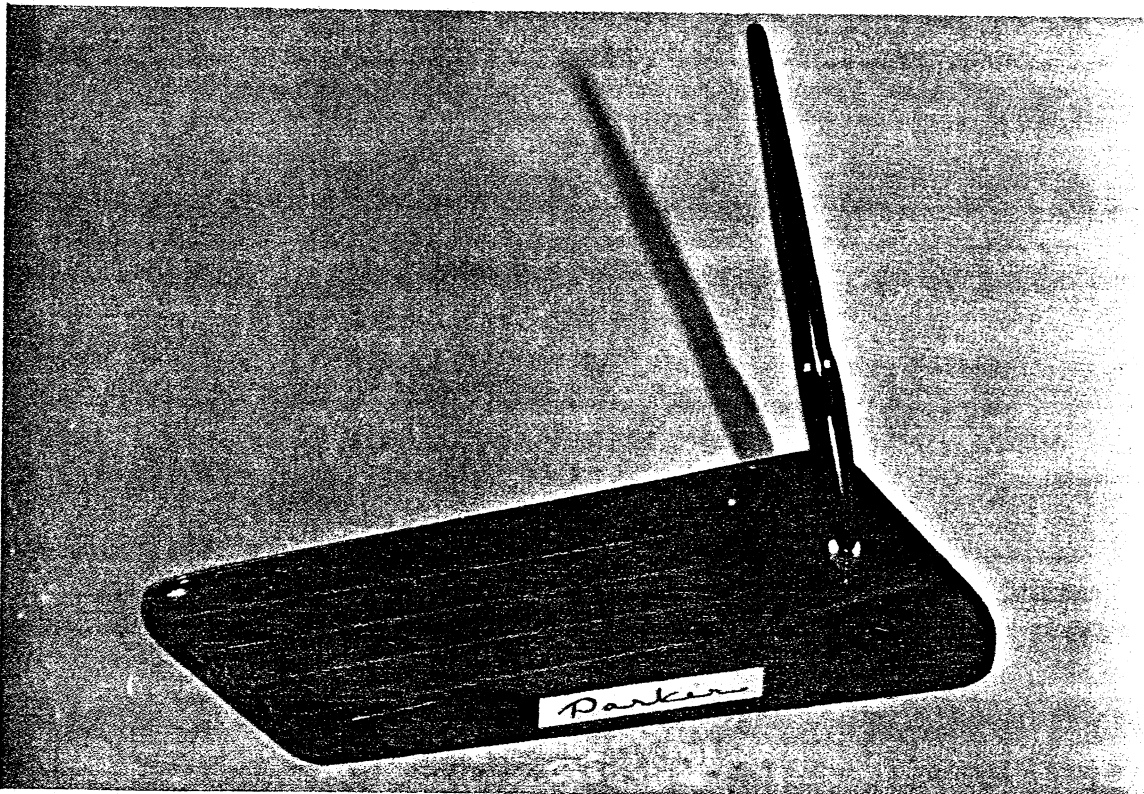

MODEL NO. 90-121

Black finished aluminum with shallow grooves.
Black "51" pen and holder, 11 x 4" . . . . . $25.00.